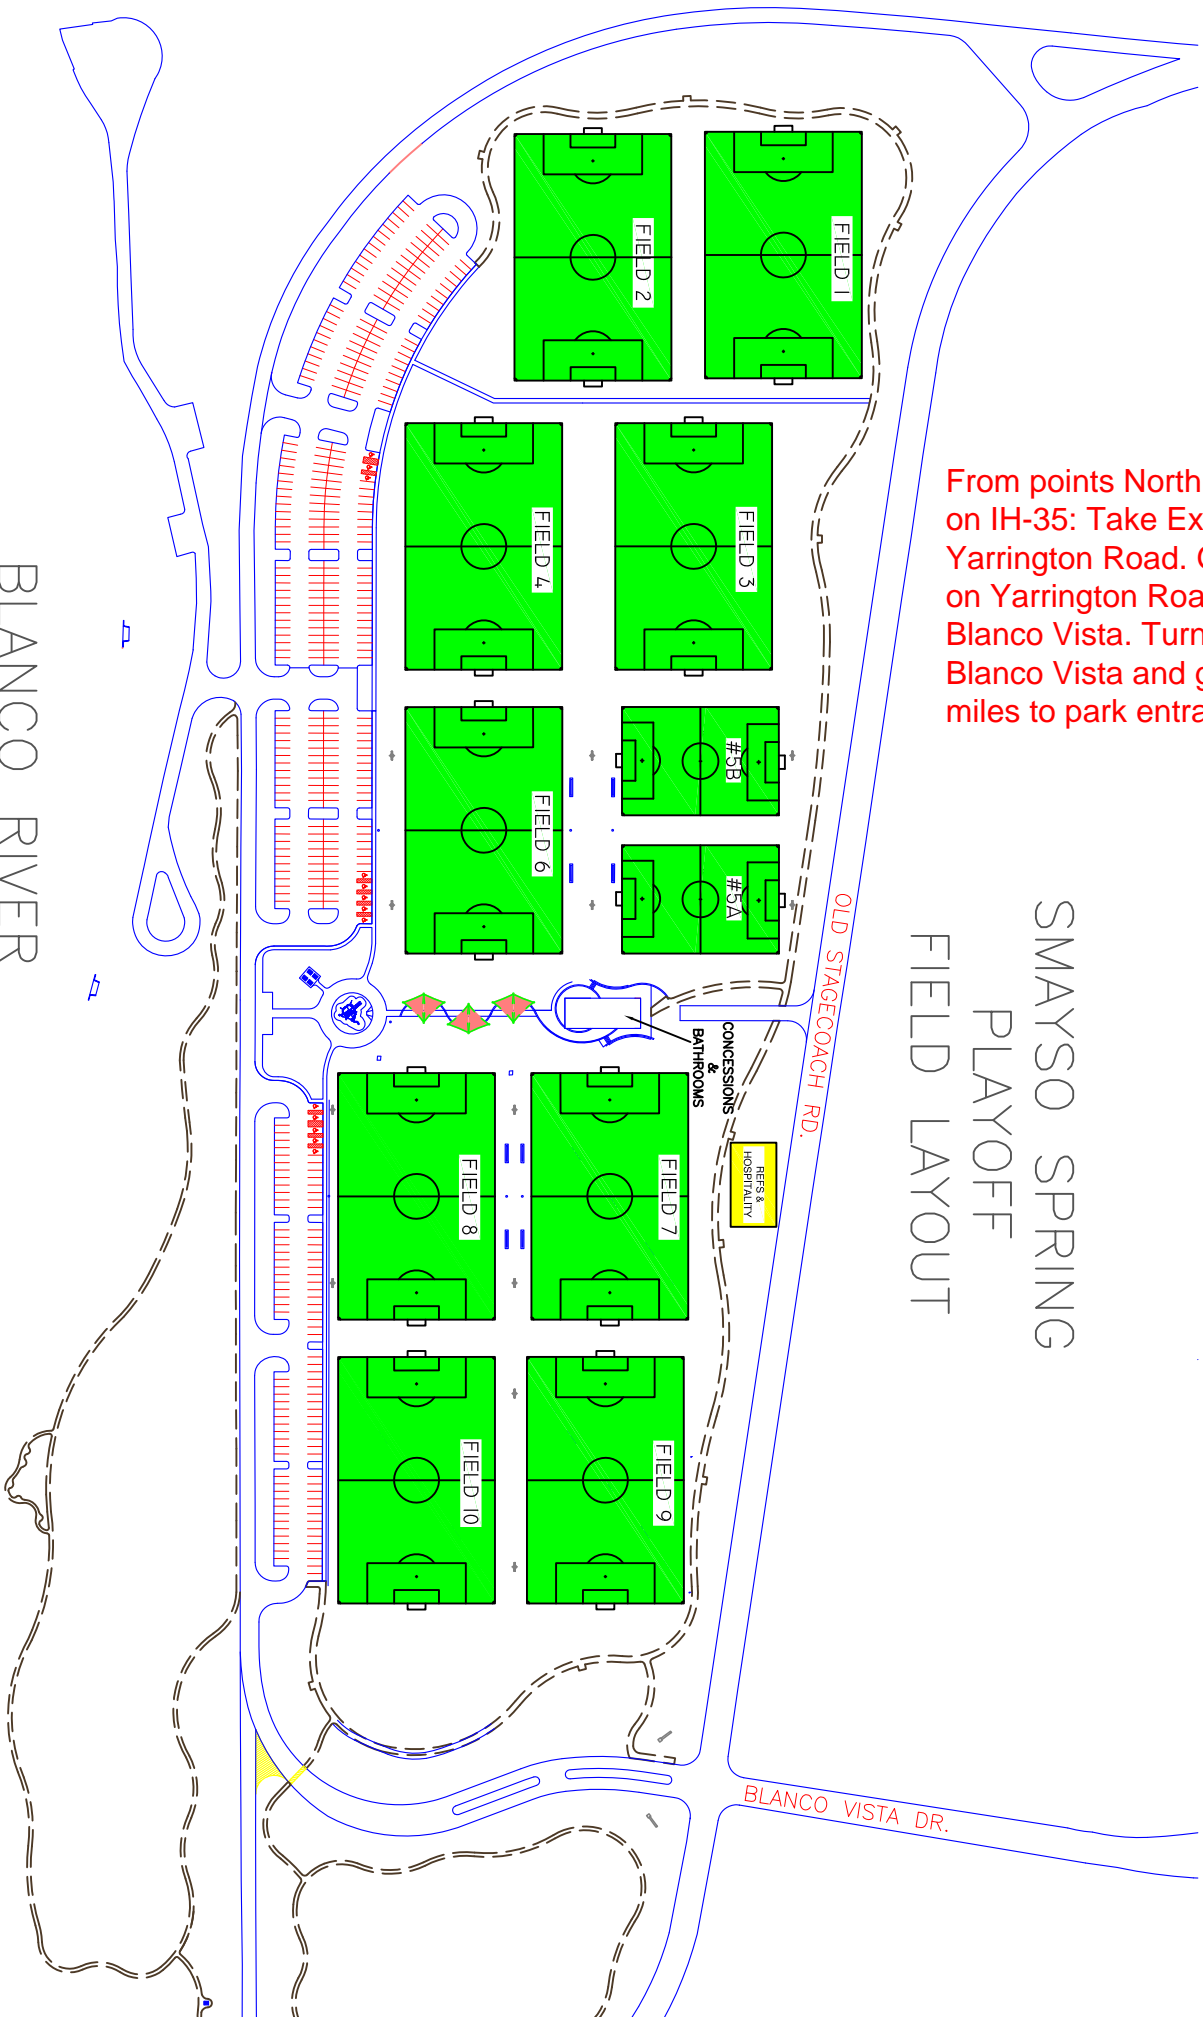

BLANCO RIVER

From points North or South on IH-35: Take Exit 210 - Yarrington Road. Go West on Yarrington Road to Blanco Vista. Turn Left on Blanco Vista and go 1.5 miles to park entrance.

SMAYSO SPRING  
PLAYOFF  
FIELD LAYOUT

BLANCO VISTA DR.